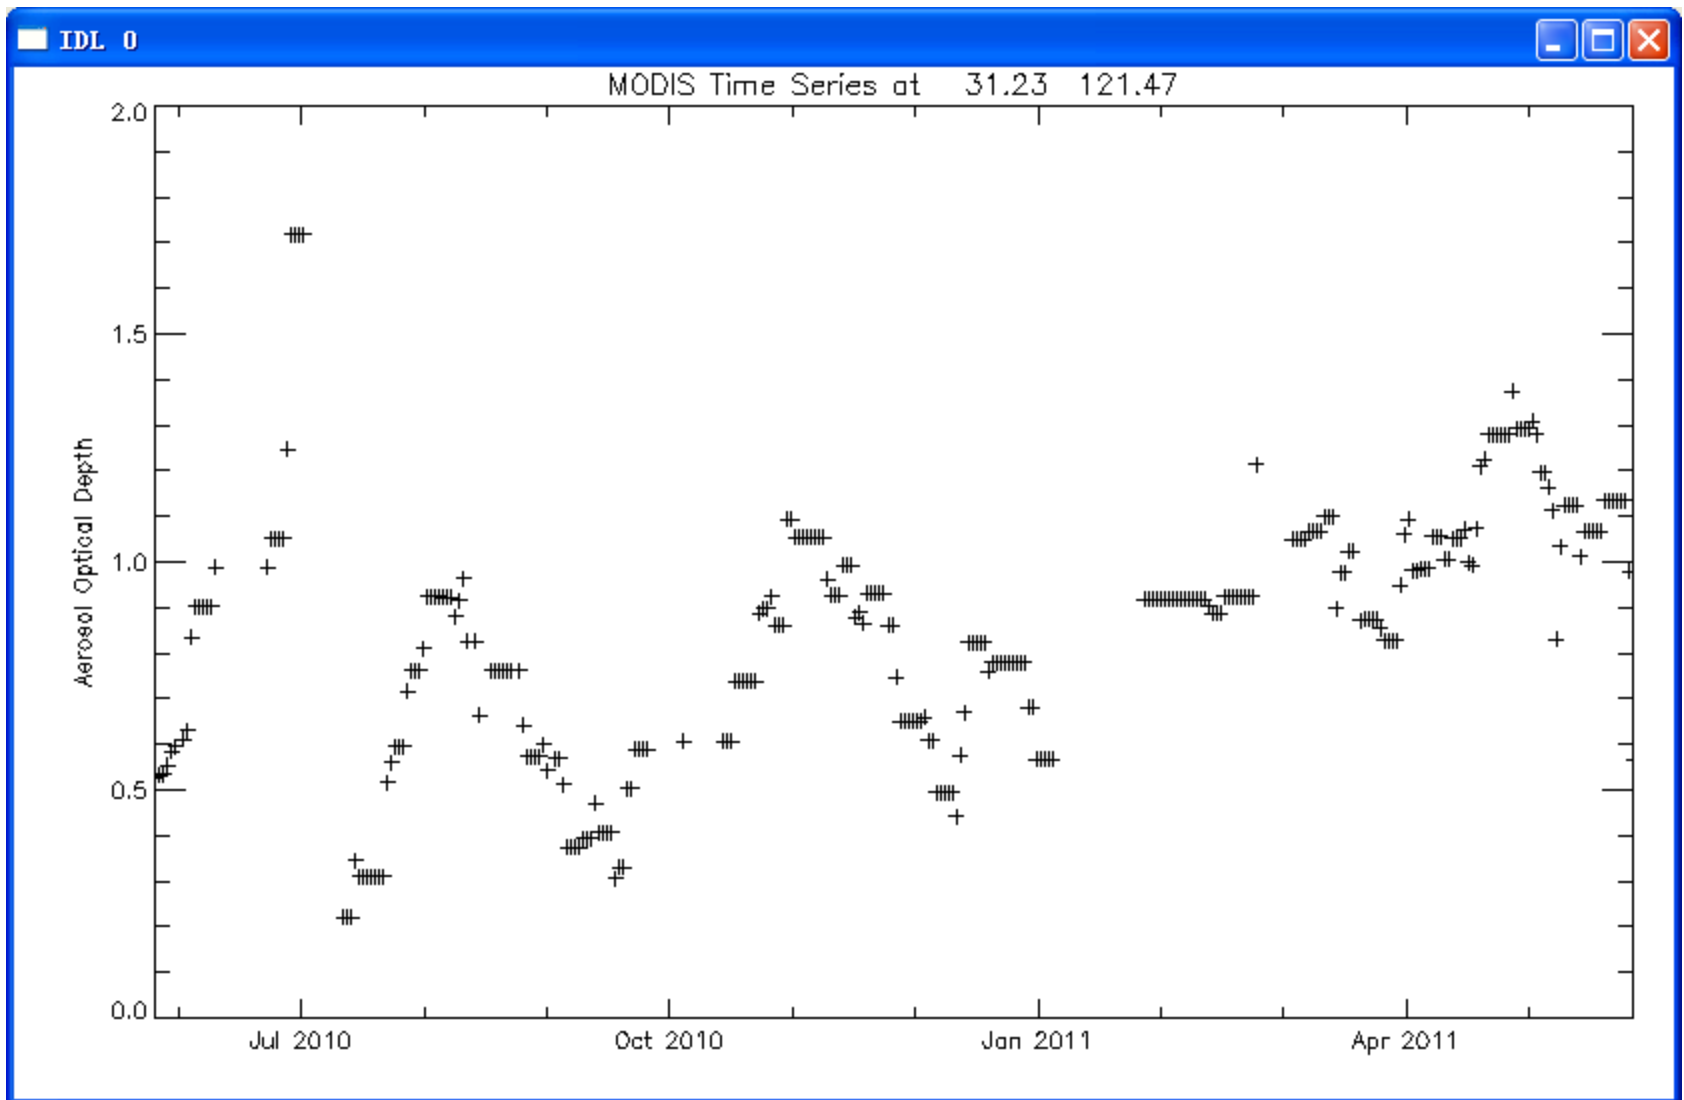

Time Series of Aqua MODIS Aerosol Optical Depth for Shanghai, China

Time Series of Aqua MODIS Aerosol Optical Depth for Beijing, China

Time Series of Aqua MODIS Aerosol Optical Depth for Seoul, Korea