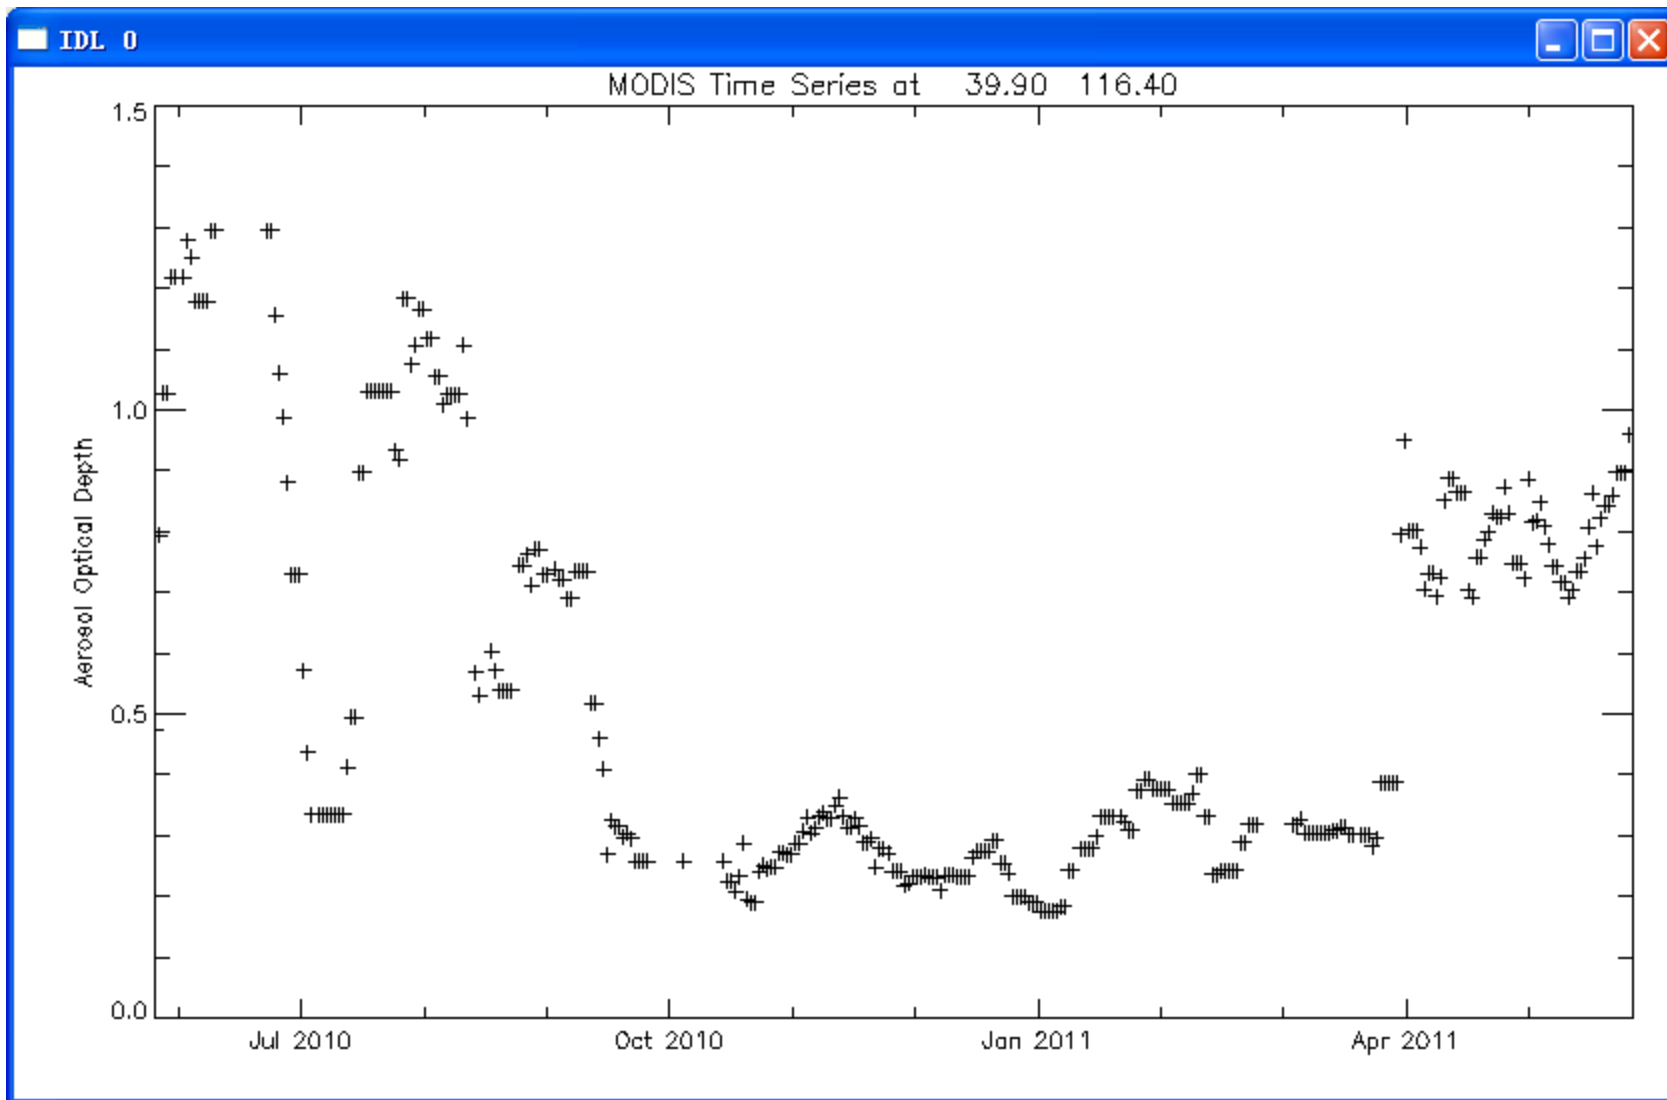

Time Series of Aqua MODIS Aerosol Optical Depth for Shanghai, China

Time Series of Aqua MODIS Aerosol Optical Depth for Beijing, China

Time Series of Aqua MODIS Aerosol Optical Depth for Seoul, Korea