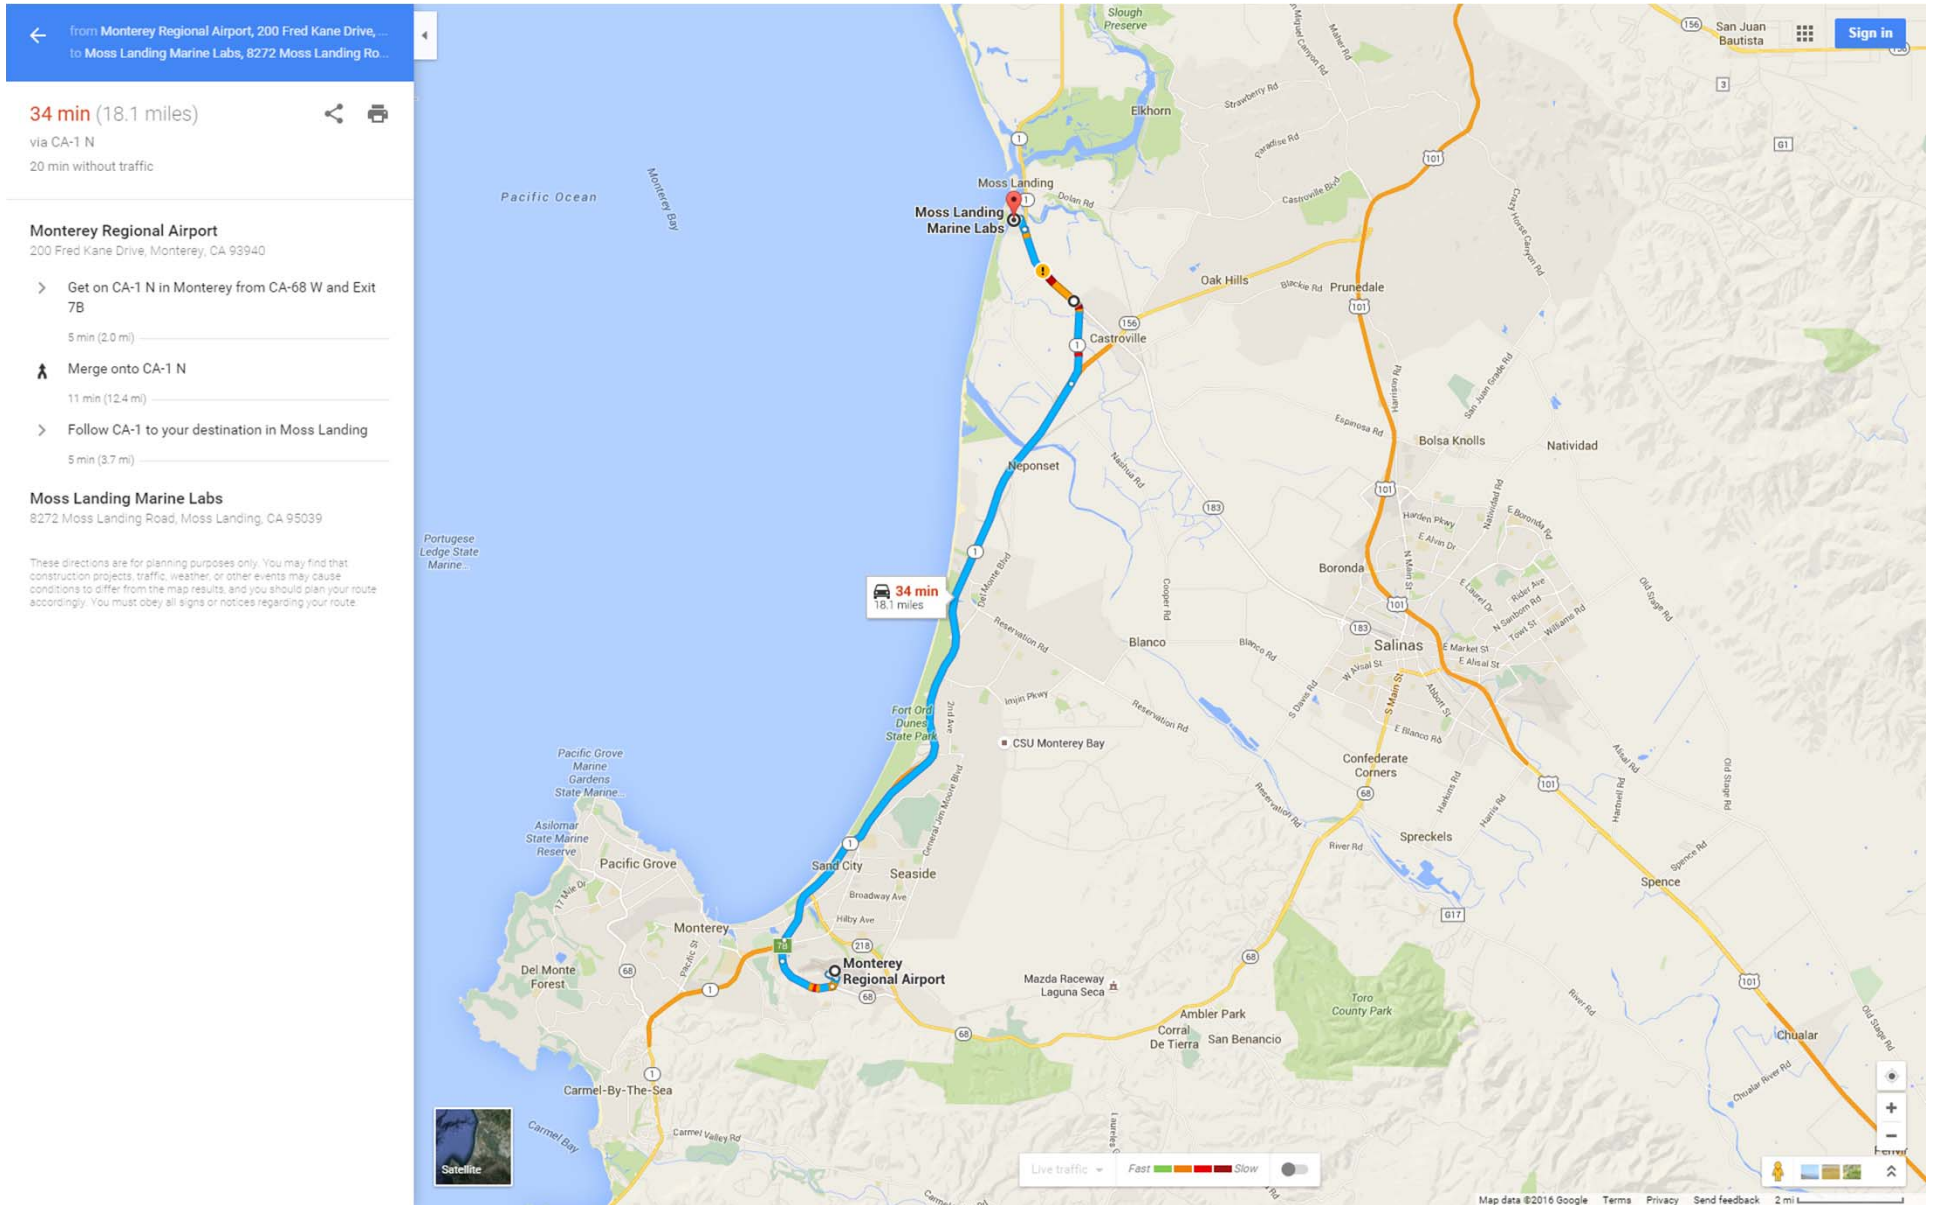

Monterey airport (MRY) to Moss Landing Marine Lab

San José airport (SJC) to Moss Landing Marine Lab

If continuing on to Monterey take 156 off Hwy 101

San Francisco airport (SFO) to Moss Landing Marine Lab

If continuing on to Monterey take 156 off Hwy 101

Oakland airport (OAK) to Moss Landing Marine Lab

If continuing on to Monterey take 156 off Hwy 101

Moss Landing Marine Lab

8272 Moss Landing Rd, Moss Landing, CA 95039