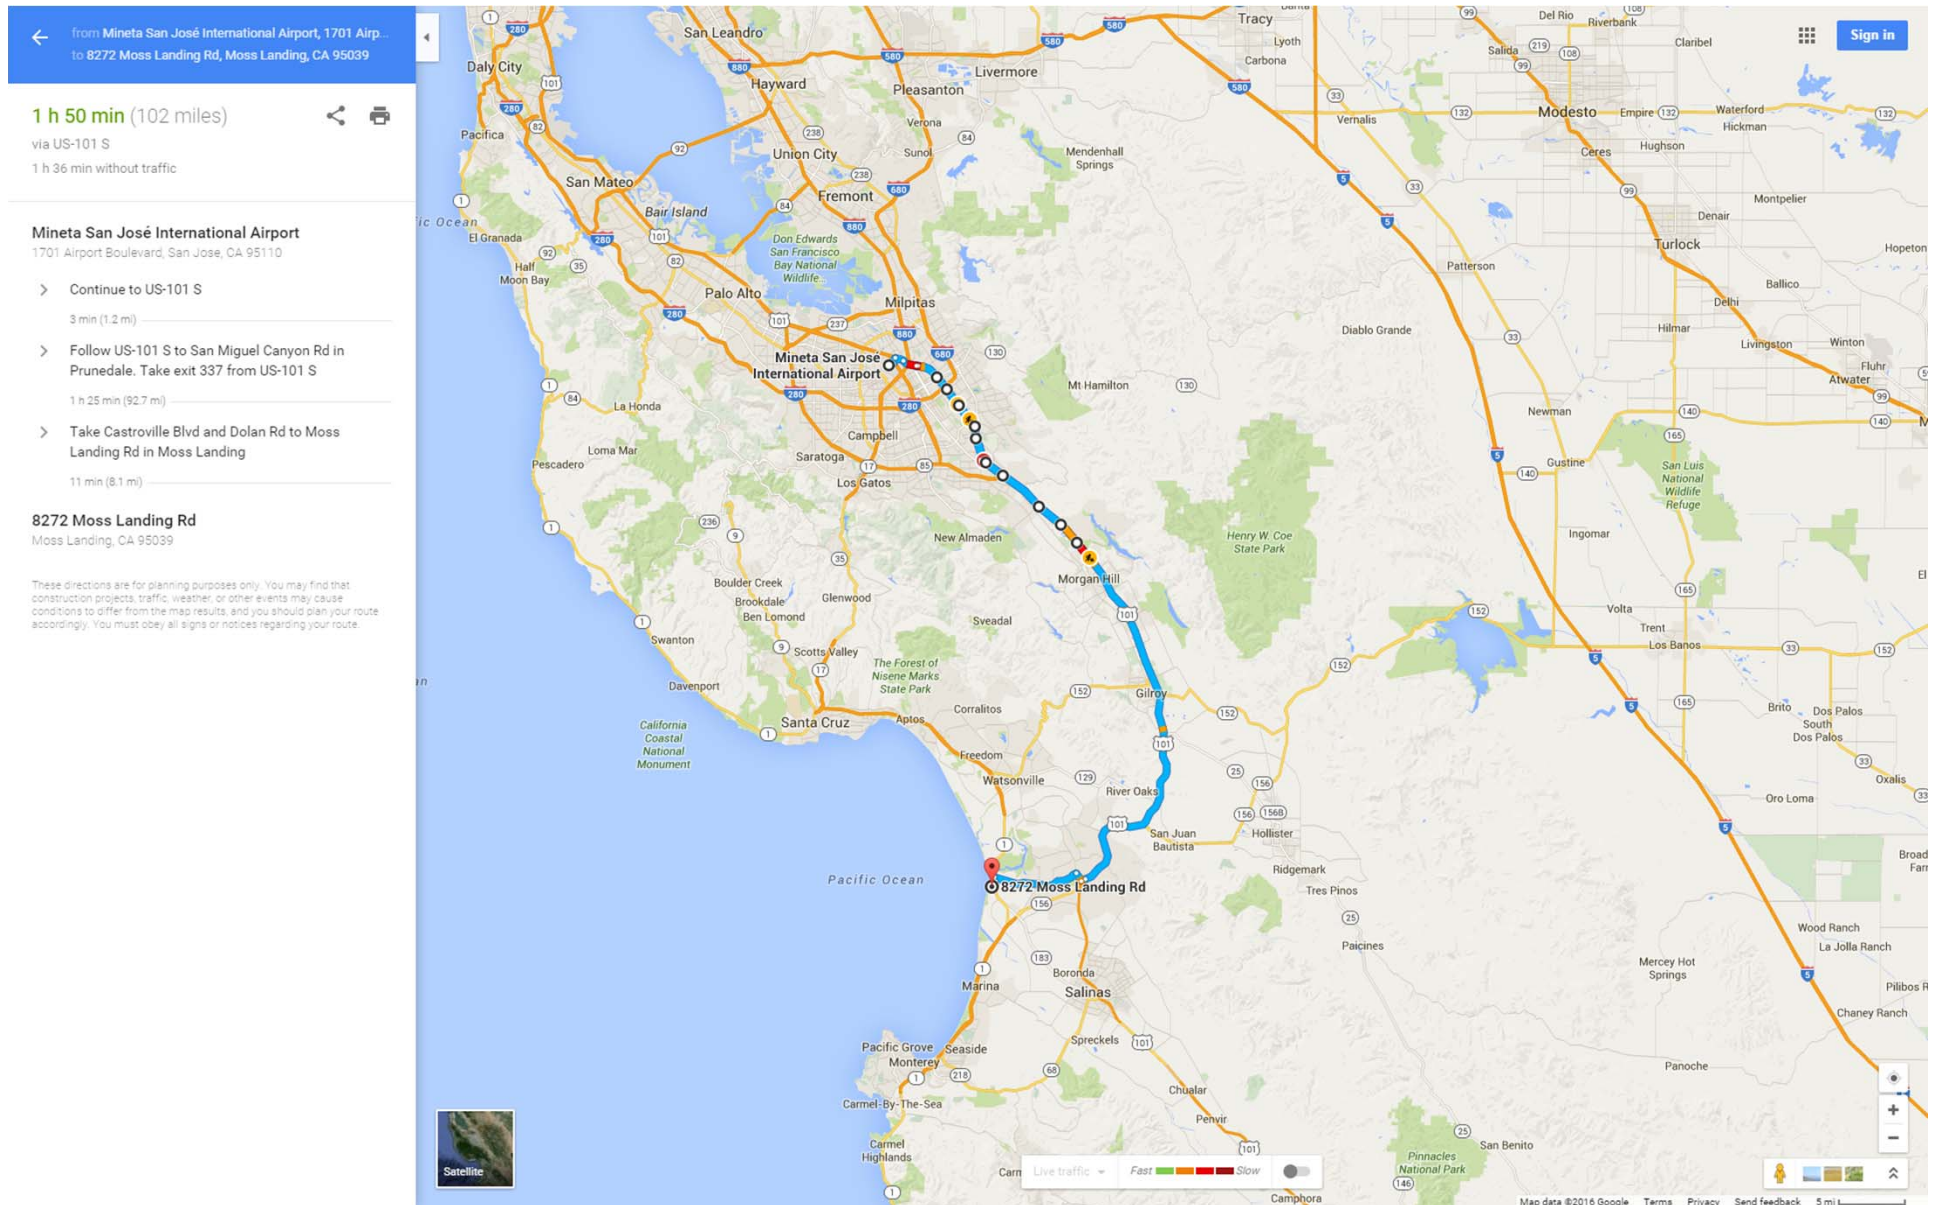

Monterey airport (MRY) to Moss Landing Marine Lab

San José airport (SJC) to Moss Landing Marine Lab

If continuing on to Monterey take 156 off Hwy 101

San Francisco airport (SFO) to Moss Landing Marine Lab

If continuing on to Monterey take 156 off Hwy 101

Oakland airport (OAK) to Moss Landing Marine Lab

If continuing on to Monterey take 156 off Hwy 101

Moss Landing Marine Lab

8272 Moss Landing Rd, Moss Landing, CA 95039