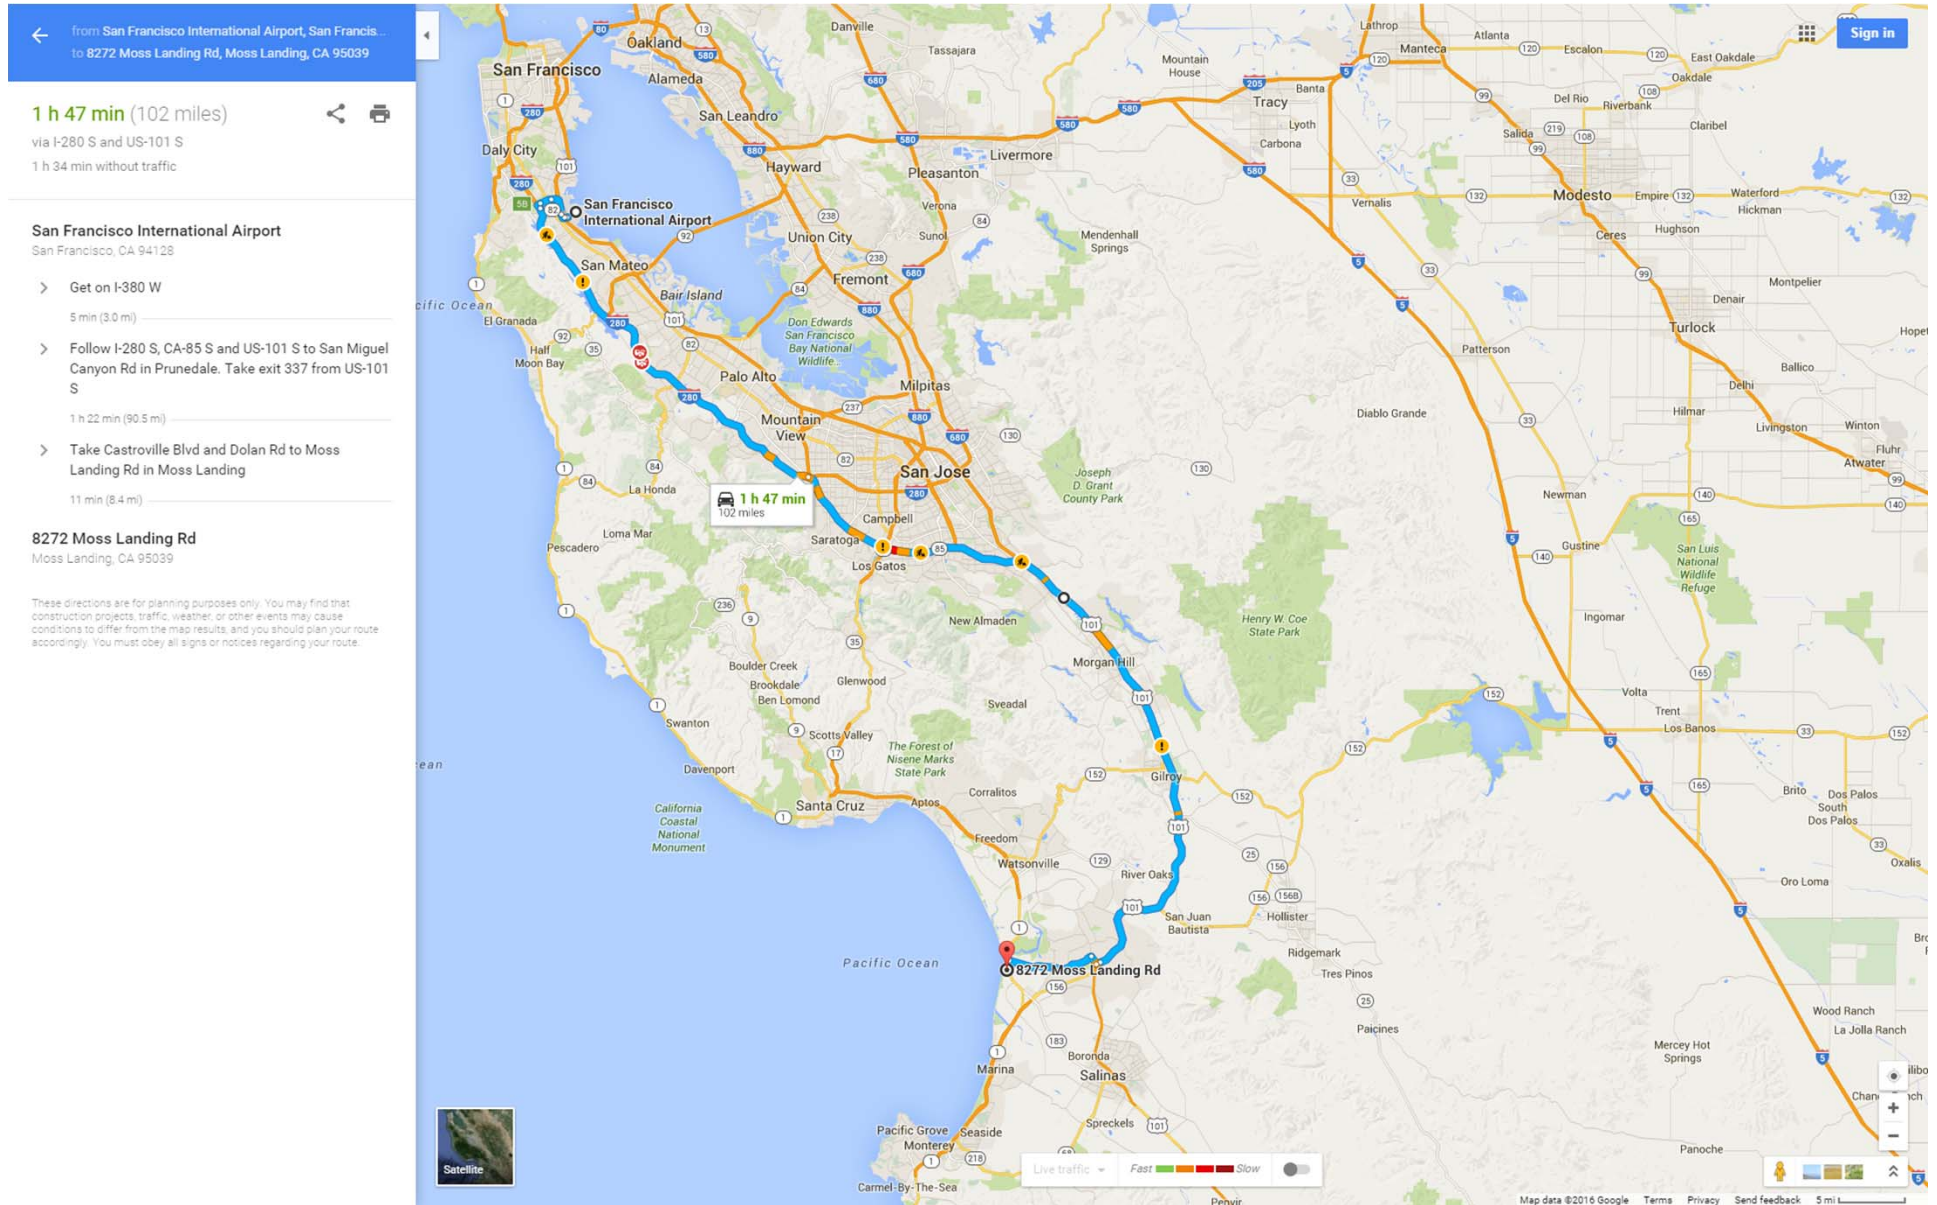

Monterey airport (MRY) to Moss Landing Marine Lab

San José airport (SJC) to Moss Landing Marine Lab

If continuing on to Monterey take 156 off Hwy 101

San Francisco airport (SFO) to Moss Landing Marine Lab

If continuing on to Monterey take 156 off Hwy 101

Oakland airport (OAK) to Moss Landing Marine Lab

If continuing on to Monterey take 156 off Hwy 101

Moss Landing Marine Lab

8272 Moss Landing Rd, Moss Landing, CA 95039