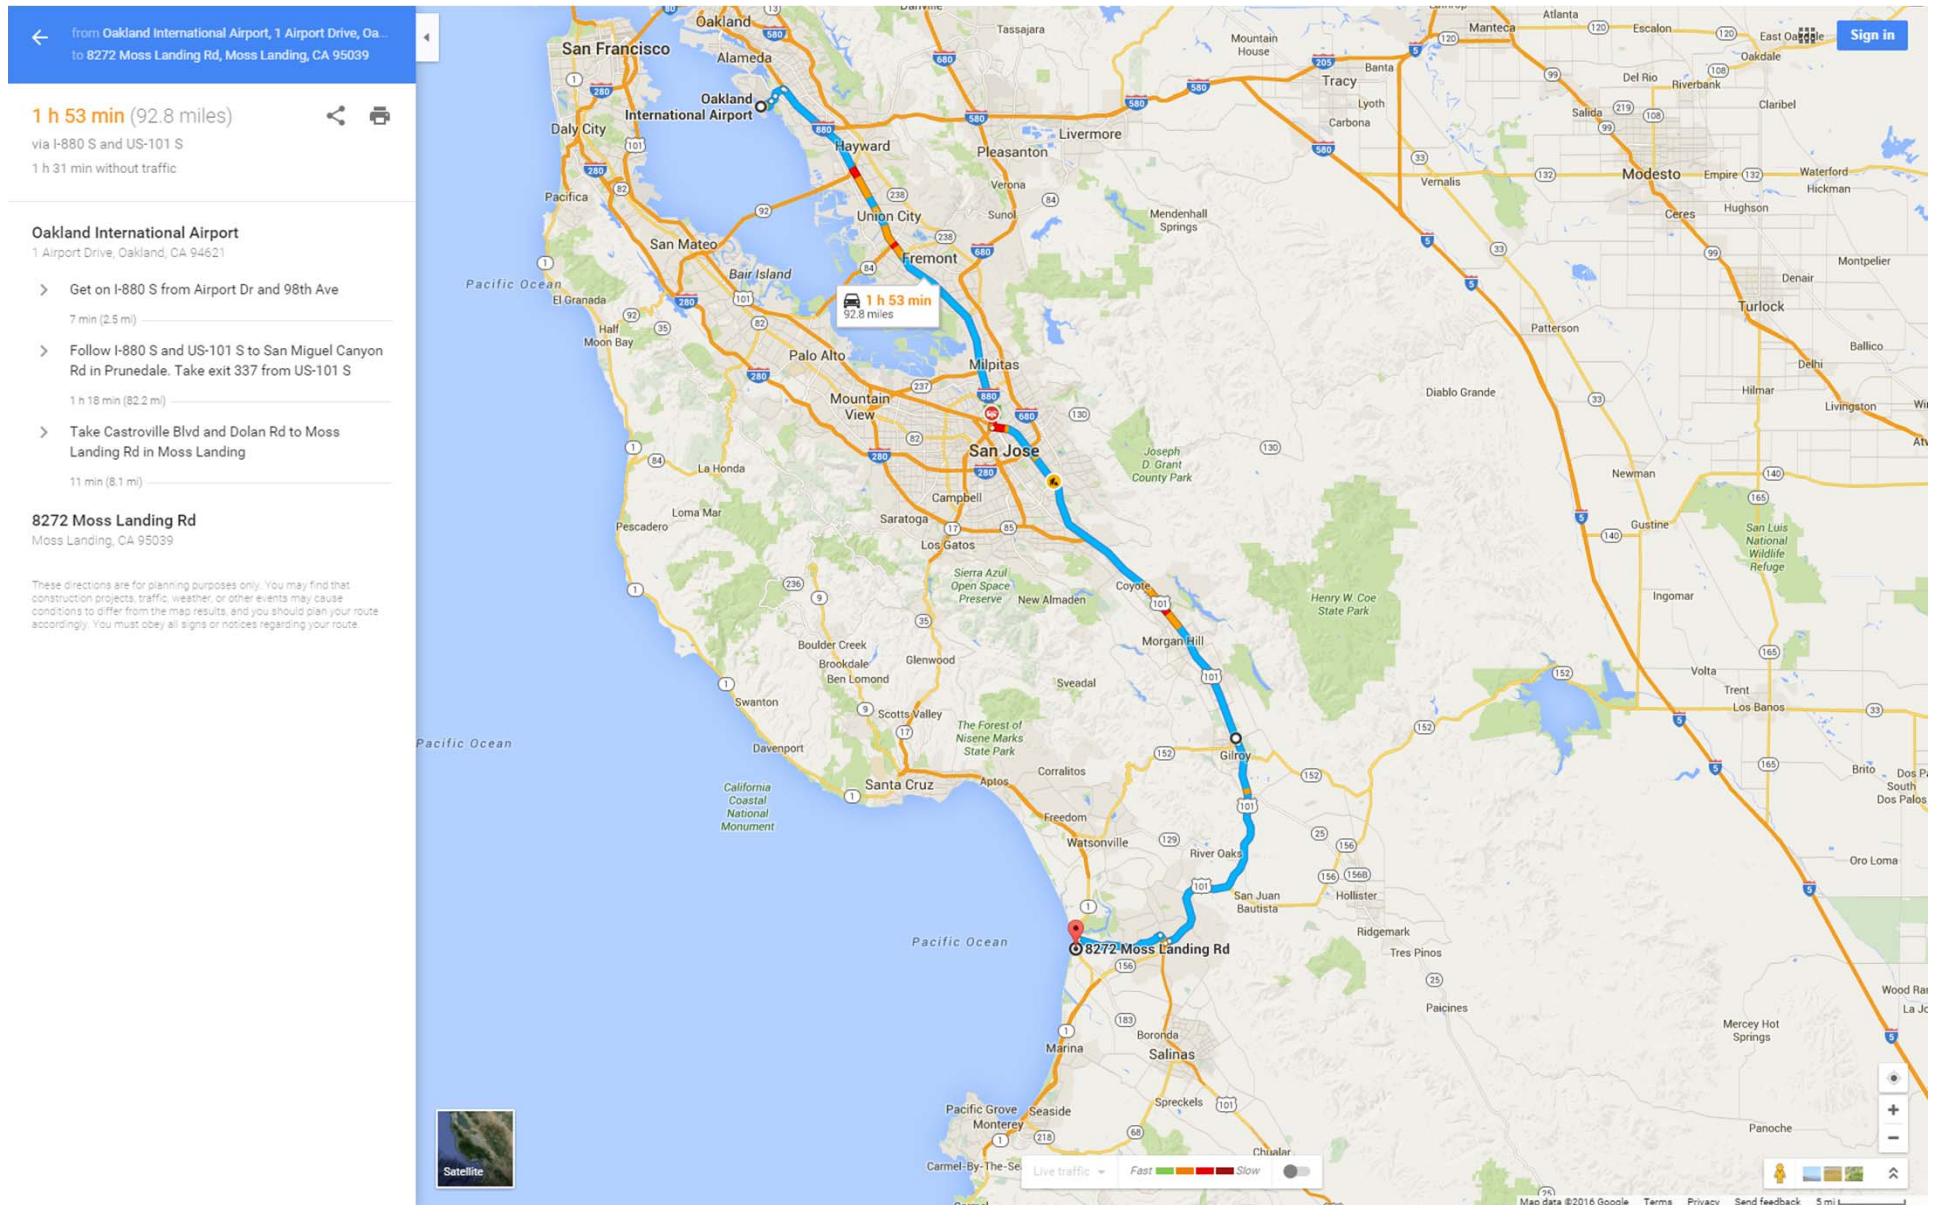

Monterey airport (MRY) to Moss Landing Marine Lab

San José airport (SJC) to Moss Landing Marine Lab

If continuing on to Monterey take 156 off Hwy 101

San Francisco airport (SFO) to Moss Landing Marine Lab

If continuing on to Monterey take 156 off Hwy 101

Oakland airport (OAK) to Moss Landing Marine Lab

If continuing on to Monterey take 156 off Hwy 101

Moss Landing Marine Lab

8272 Moss Landing Rd, Moss Landing, CA 95039